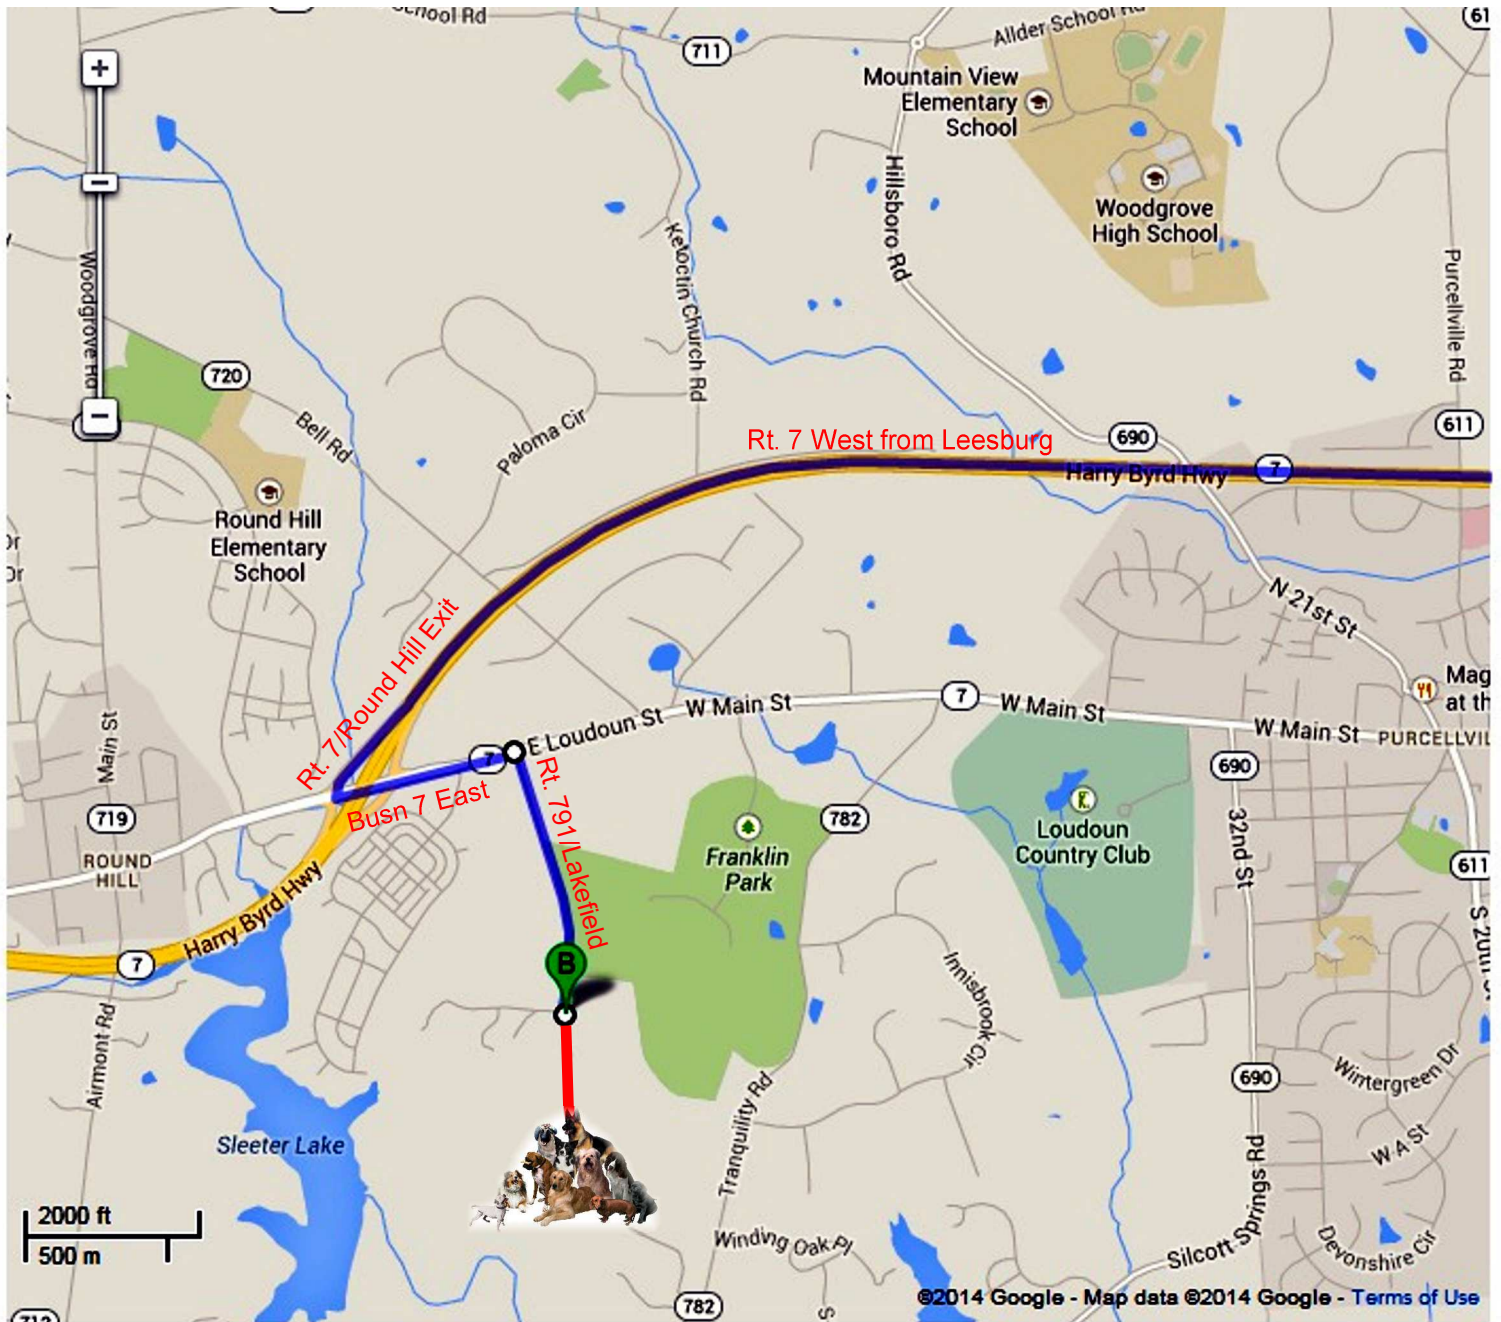

DIRECTIONS TO BREEZEWOOD KENNELS

From Leesburg/Hamilton
Take the **VA-7 West** toward **Berryville/Winchester**

Take the next exit **AFTER** the Purcellville exit
Take the **VA-7 BUS** exit toward **Round Hill**

Turn left onto **VA-7 BUS E**
About 46 secs
go 0.4 mi

Turn right onto **State Rte 791/Lakefield**
About 2 mins
go 0.6 mi

State Rte 791/Lakefield deadends into the driveway; Driveway approximately 1/2 mile long; Park in circle drive.